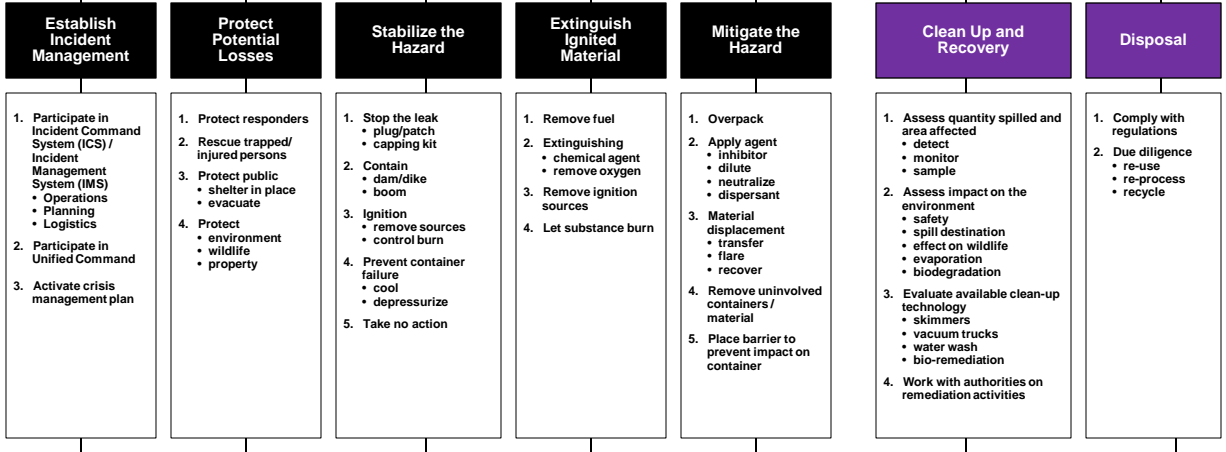

A Disciplined Approach to Emergency Response

A process to help protect health, environment and property in an efficient manner

LEGEND BOX :

- TER Plan : Transportation Emergency Response Plan
- TERSPP : Transportation Emergency Response Service Provider
- CHLOREP : Chlorine Institute – Emergency Plan
- ERAP : Emergency Response Assistance Plan (Transport Canada)
- LPGERC : Liquefied Petroleum Gas Emergency Response Corp.
- Marine R.O. : Marine Response Organization (Transport Canada)
- E2 : Environmental Emergency (Environment Canada)
- CBRNE : Chemical, Biological, Radioactive, Nuclear, Explosive

SITUATION ANALYSIS

OBJECTIVE : Protect health, environment and property in an efficient manner

Does situation stabilize, intensify or otherwise change ?

Response Strategies

Restoration Strategies

IMPLEMENT

STRATEGIES and TACTICS