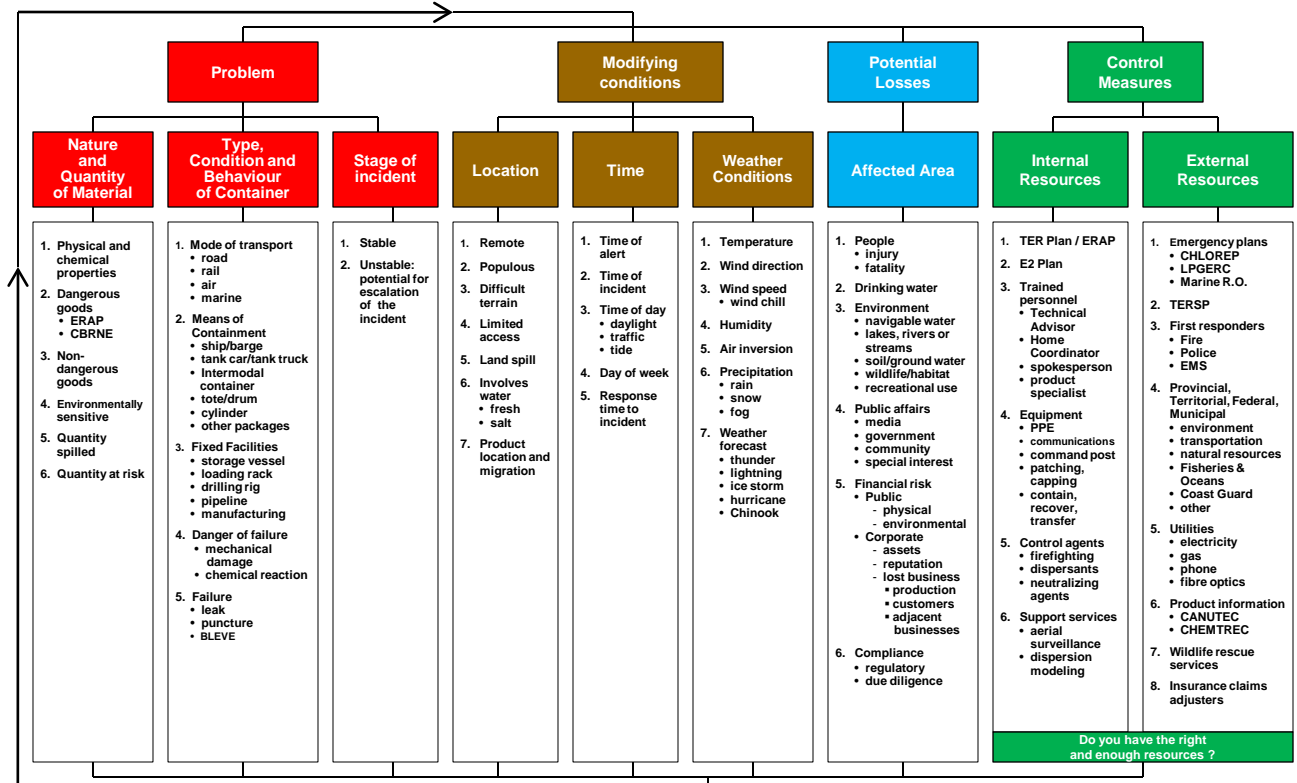

A Disciplined Approach to Emergency Response

A process to help protect health, environment and property in an efficient manner

LEGEND BOX :

- TER Plan : Transportation Emergency Response Plan
- TERSPP : Transportation Emergency Response Service Provider
- CHLOREP : Chlorine Institute – Emergency Plan
- ERAP : Emergency Response Assistance Plan (Transport Canada)
- LPGERC : Liquefied Petroleum Gas Emergency Response Corp.
- Marine R.O. : Marine Response Organization (Transport Canada)
- E2 : Environmental Emergency (Environment Canada)
- CBRNE : Chemical, Biological, Radioactive, Nuclear, Explosive

SITUATION ANALYSIS

OBJECTIVE : Protect health, environment and property in an efficient manner

Does situation stabilize, intensify or otherwise change ?

Response Strategies

Restoration Strategies

IMPLEMENT

STRATEGIES and TACTICS